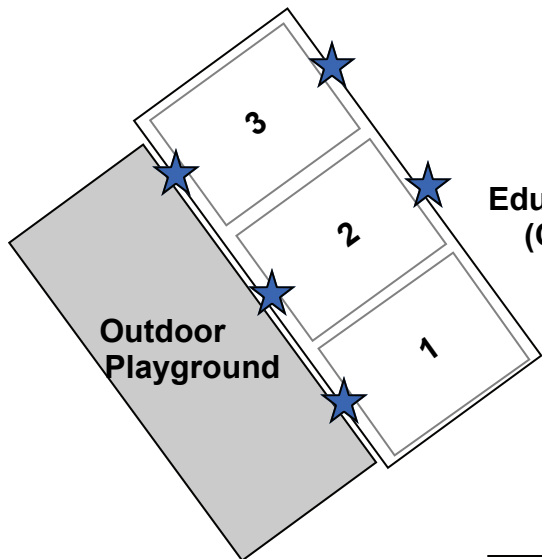

# Wesley United Methodist Church Campus Map

J  
W  
H  
  
P  
a  
t  
i  
o

FSR Patio

PARKING LOT

**Education West (Childcare)**

Conference Room

Restroom

★ Entrance/Exit