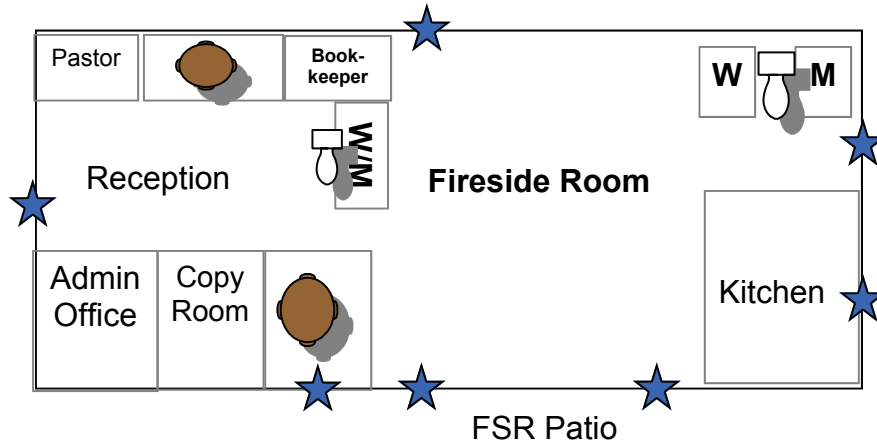

Barstow Ave.

# Wesley United Methodist Church Campus Map

J  
W  
H  
  
P  
a  
t  
i  
o

FSR Patio

PARKING LOT

**Education West (Childcare)**

Conference Room

Restroom

★ Entrance/Exit