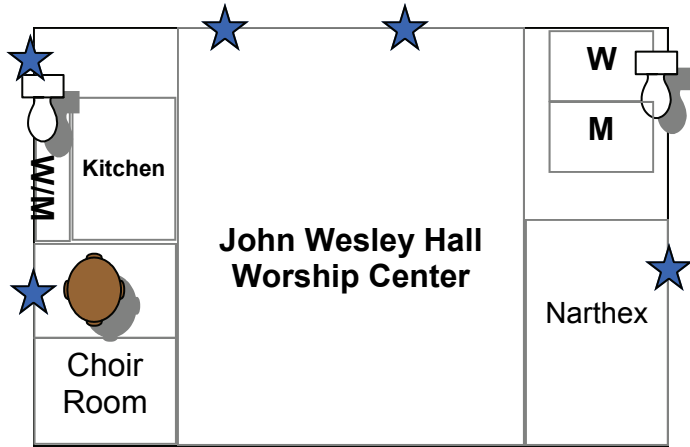

Barstow Ave.

# Wesley United Methodist Church Campus Map

J  
W  
H  
  
P  
a  
t  
i  
o

FSR Patio

PARKING LOT

**Education West (Childcare)**

Conference Room

Restroom

★ Entrance/Exit