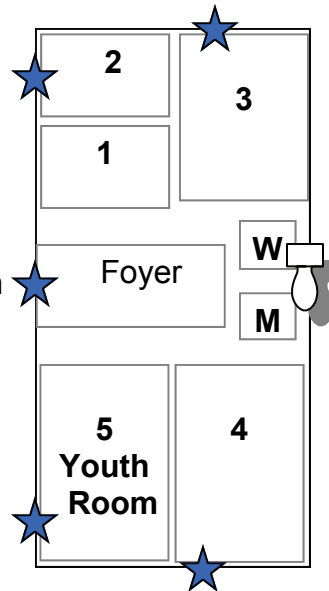

Education West (Childcare)

Conference Room

Restroom

★ Entrance/Exit

Winterberg Education Building